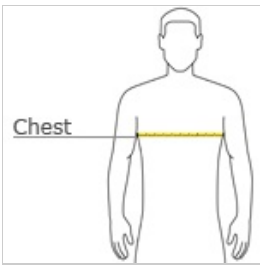

### HOW TO MEASURE

**CHEST**  
With arms down at sides, measure around the upper body, under arms and over the fullest part of the chest.

### SIZE CHART

	XS	S	M	L	XL	2XL	3XL	4XL
Chest	31-34	34-37	38-41	42-45	46-49	50-53	54-57	58-61